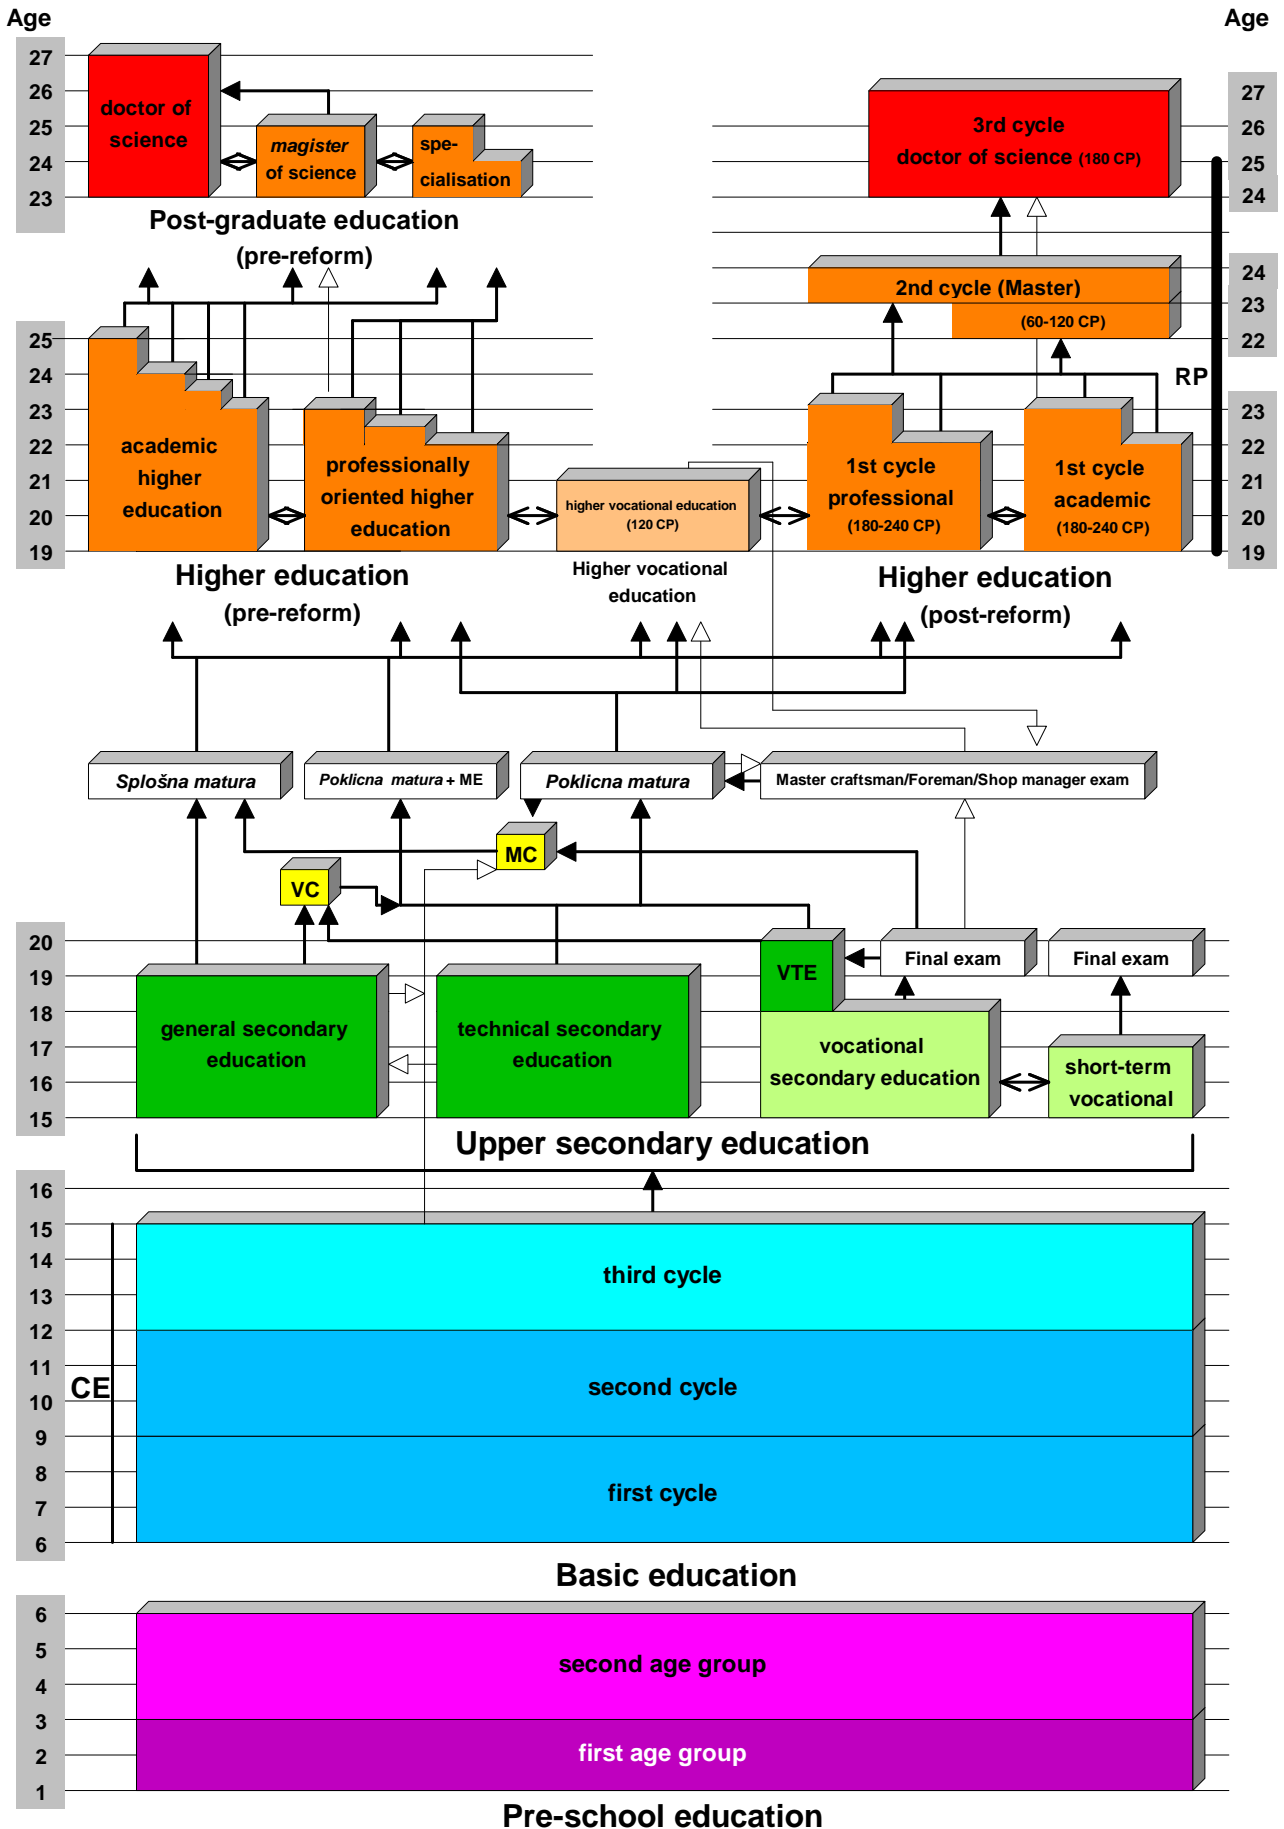

The Structure of the Education System in Slovenia 2006/07

Legend: CE - compulsory education RP - study programmes according to EU directives (regulated professions) CP - credit points
 ← general access ◁ access under certain conditions VTE - vocational-technical education VC - vocational course
 ↔ transfer MC - matura course ME - additional exam in one matura subject